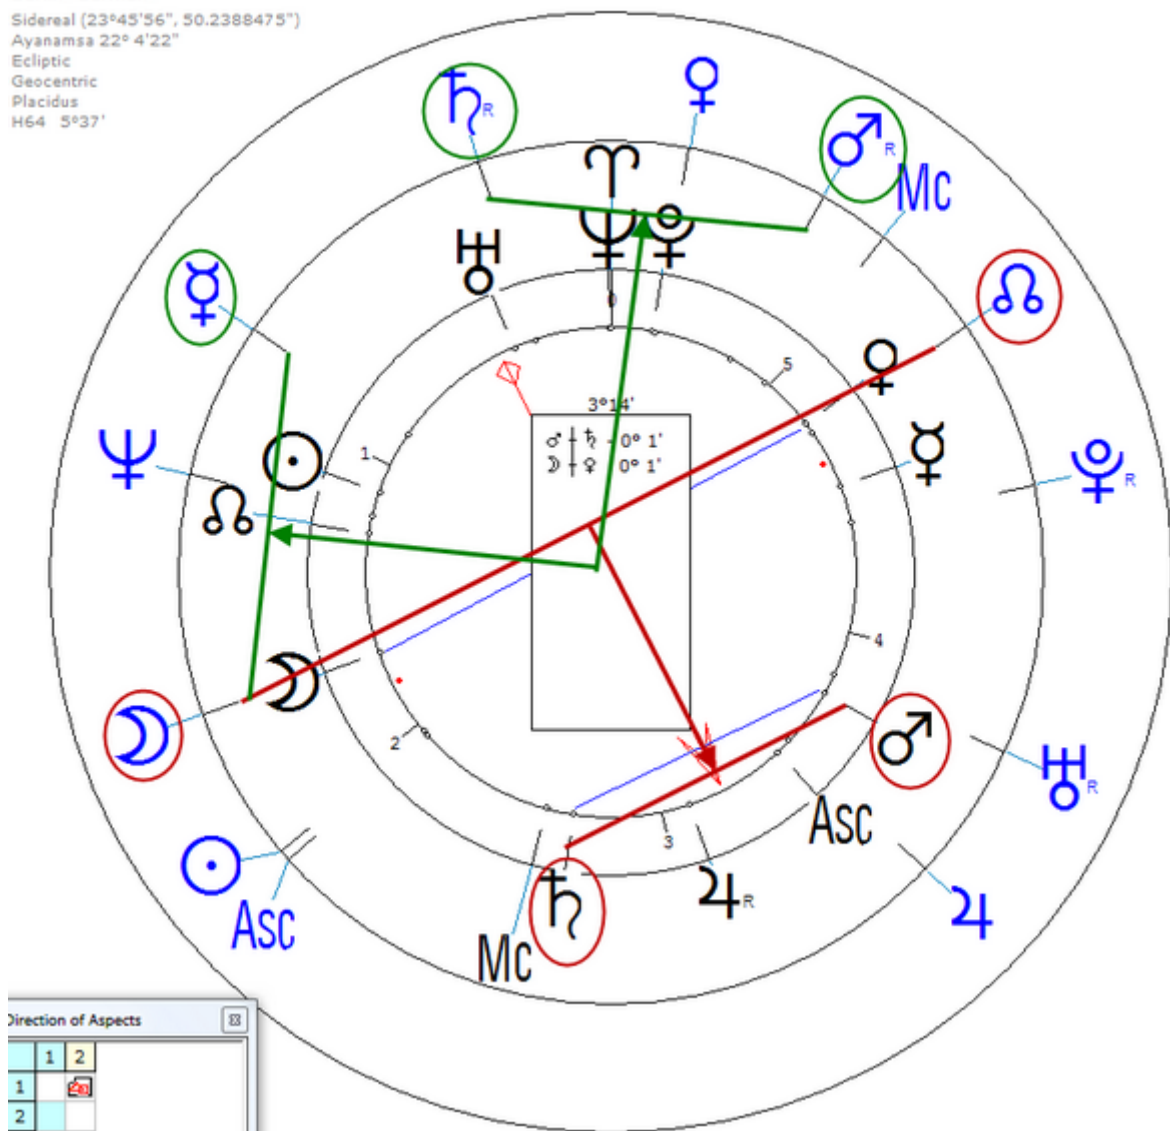

Stülpnagel, Otto von

16 June 1878 at 10:30 (= 10:30 AM)Berlin, Germany, 52n29, 13e21
German military commander of occupied France during the Second World War.

<https://www.astro.com/astro-databank/St%C3%BClpnagel,_Otto_von>

Death by Suicide 6 February 1948 in Paris, France.

Lunar Return (Harmonic 64)

Lunar $\text{♃}/\text{♁} = \text{♂}_n/\text{♁}_n$

Lunar $\text{♃}/\text{♁} = \text{Lunar } \text{♂}/\text{♁} = \text{♁}_n$

Stülpnagel, Otto von
16 June 1878 Sun 10:30 (GMT+0:53:24) 52n29 13e21
Berlin, Germany
Sidereal (23°45'56", 50.2388475")
Ayanamsa 22° 4'22"
Ecliptic
Geocentric
Placidus
H64 5°37'